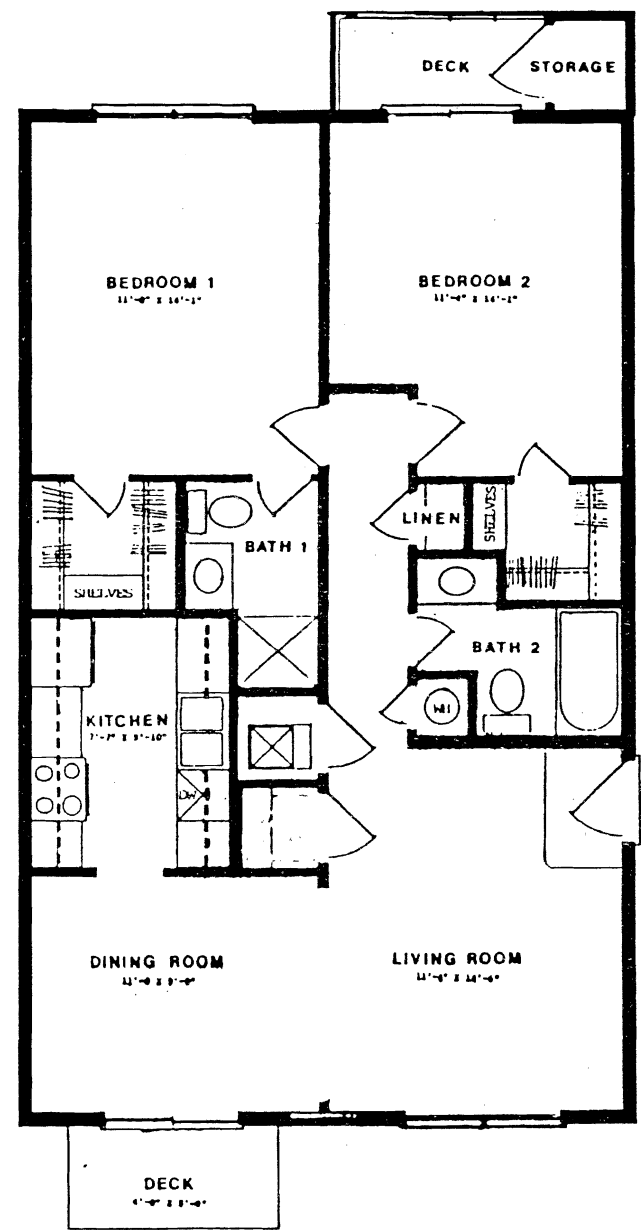

2 BEDROOMS, 1 BATH
864 sq. ft.

2 BEDROOMS, 2 BATH
960 sq. ft.

Deer Creek
Apartments
707 South Westington